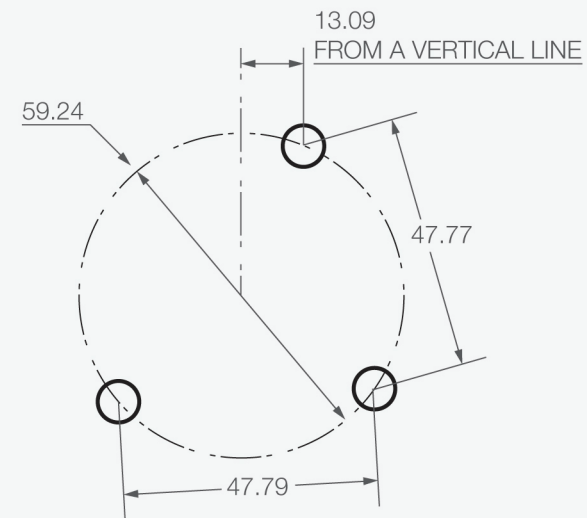

ISCG 05

ISCG 03 (ISCG OLD)

CHAINSTAY // ARMATURE POSITION

NARROW POSITION

REGULAR POSITION

WIDE POSITION