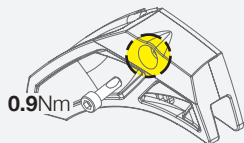

XCX BBMOUNT

BACKPLATE MOUNTS BETWEEN **BB** AND **BB**SHELL