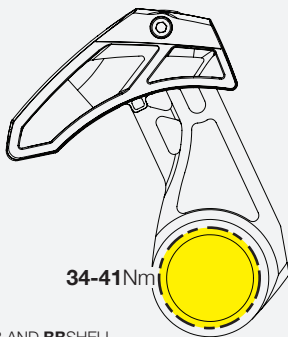

XCX BBMOUNT

BACKPLATE MOUNTS BETWEEN **BB** AND **BB**SHELL