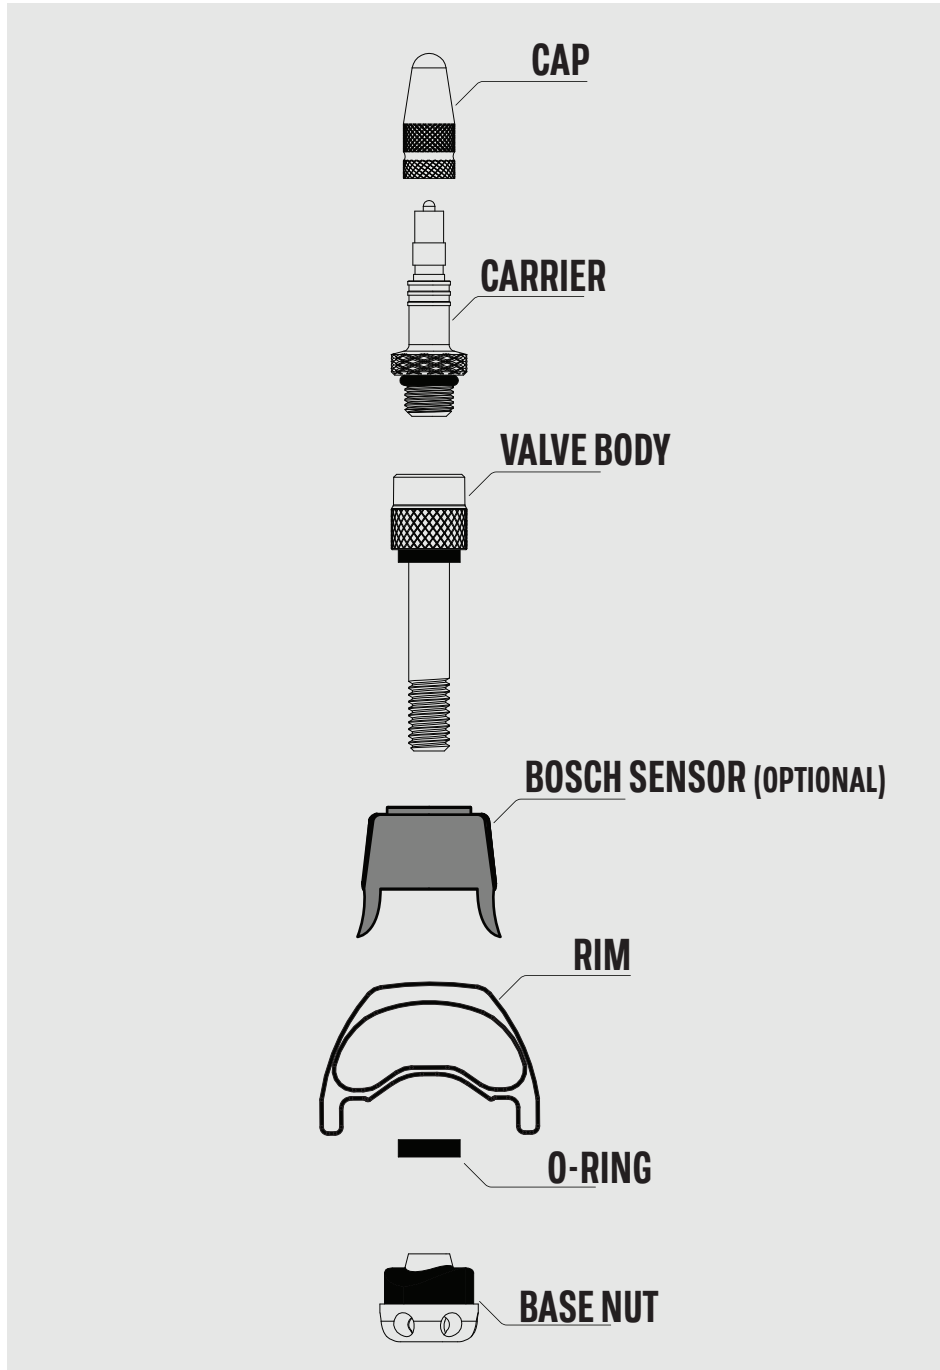

BOSCH SPEED SENSOR VALVE ASSEMBLY

WHEN TIRE IS INFLATED

TIGHTEN VALVE BEFORE INFLATE