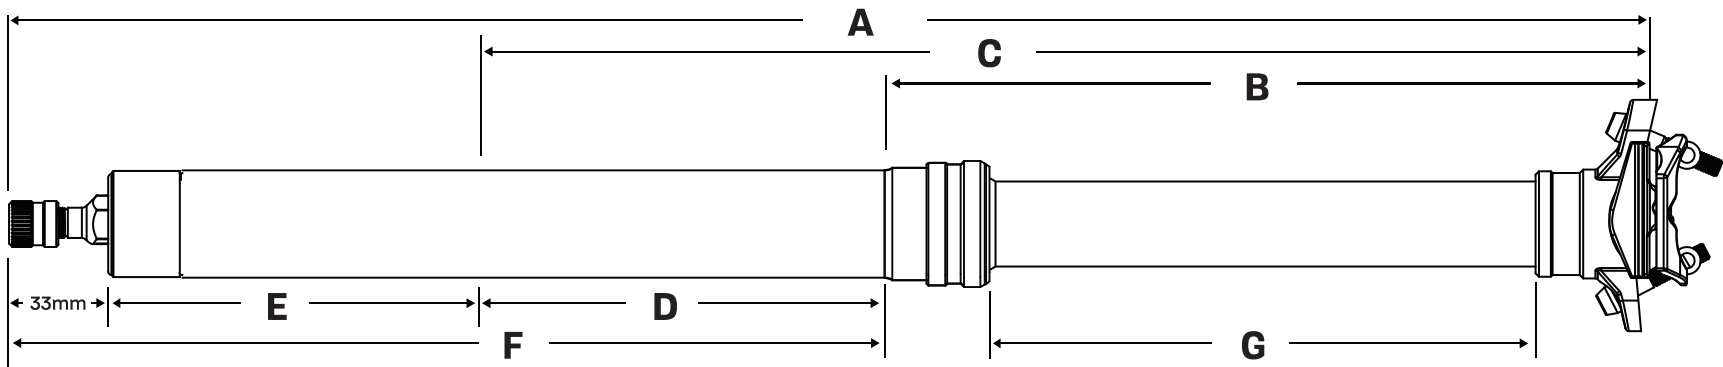

| MODEL (V10-14)* | A (TOTAL LENGTH) | B (MIN LENGTH) | C (MAX LENGTH) | D (MAX EXTENSION) | E (MIN INSERT) | F (MAX INSERT) | G (TRAVEL) |
|-----------------|---------------------|-------------------|-------------------|----------------------|-------------------|-------------------|---------------|
| TRS+ 125mm | 405mm | 195mm | 325mm | 100mm | 80mm | 214mm | 125mm |
| TRS+ 150mm | 485mm | 225mm | 353mm | 128mm | 100mm | 262mm | 150mm |

| MODEL (V14+)* | A (TOTAL LENGTH) | B (MIN LENGTH) | C (MAX LENGTH) | D (MAX EXTENSION) | E (MIN INSERT) | F (MAX INSERT) | G (TRAVEL) |
|---------------|---------------------|-------------------|-------------------|----------------------|-------------------|-------------------|---------------|
| TRS+ 170mm | 496mm | 229mm | 338mm | 109mm | 125mm | 267mm | 170mm |

| MODEL (V15)* | A (TOTAL LENGTH) | B (MIN LENGTH) | C (MAX LENGTH) | D (MAX EXTENSION) | E (MIN INSERT) | F (MAX INSERT) | G (TRAVEL) |
|--------------|---------------------|-------------------|-------------------|----------------------|-------------------|-------------------|---------------|
| TRS+ 125mm | 401mm | 187mm | 288mm | 101mm | 80mm | 214mm | 125mm |
| TRS+ 150mm | 446mm | 207mm | 313mm | 134mm | 100mm | 267mm | 150mm |

* TO FIND YOUR VERSION, REMOVE THE SEATPOST FROM YOUR FRAME AND LOOK FOR THE DATE CODE AT THE LOWER PORTION OF YOUR OUTER TUBE. EXAMPLE: "03F**V15**BFS"