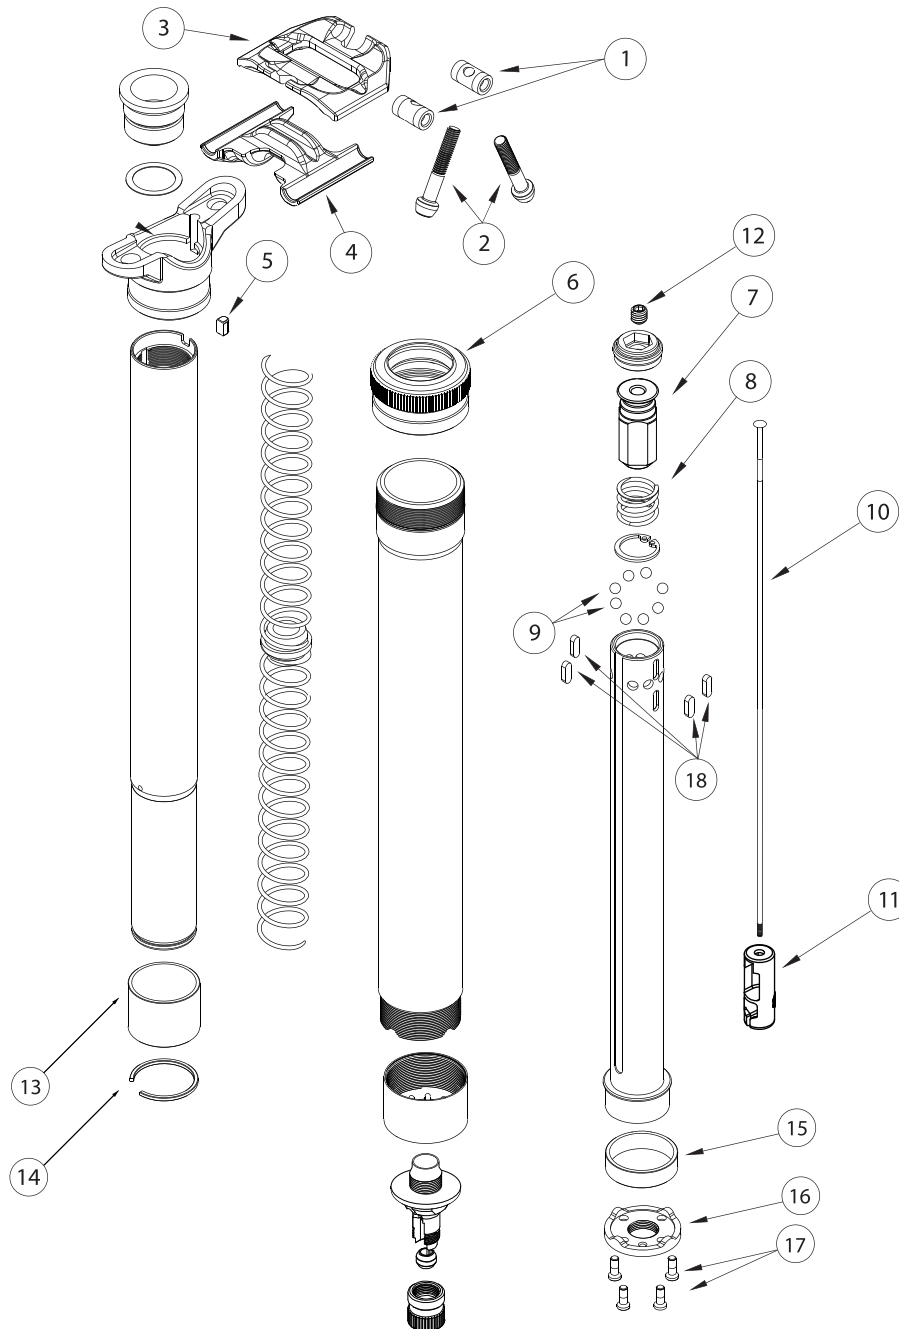

PART NUMBER	DESCRIPTION	QTY
SPS10-102	e*thirteen TRS+ seatpost refresh kit fits 30.9 trs+ seatposts incl. bushings and cam rebuild	7,8,9(x10),10,11,12,13,14,15,16,17(x4),18(x6)
SPS10-103	e*thirteen TRS+ seatpost refresh kit fits 31.6 trs+ seatposts incl. bushings and cam rebuild	7,8,9(x10),10,11,12,13,14,15,16,17(x4),18(x6)
SPS10-104	e*thirteen TRS+ seatpost head refresh kit fits all trs+ seatposts	1 (2), 2 (2), 3, 4, 5
SPS10-105	e*thirteen TRS+ seatpost main seal fits all trs+ seatposts	6
SPS10-106	e*thirteen TRS+ seatpost pillar assm. fits 150mm trs+ seatposts	7,8,9(x10),10,11,12,15(x2),16,17(x4),18(x4)
SPS10-107	e*thirteen TRS+ seatpost pillar assm. fits 125mm trs+ seatposts	7,8,9(x10),10,11,12,15(x2),16,17(x4),18(x4)
SPS10-108	e*thirteen TRS+ seatpost pillar assm. fits 170mm trs+ seatposts	7,8,9(x10),10,11,12,15(x2),16,17(x4),18(x4)

*THE ABOVE PART NUMBERS APPLY TO V10-14 125MM, 150MM, AND 170MM SEATPOSTS

PART NUMBER	DESCRIPTION	QTY
SPS15-100	e*thirteen TRS Plus Seatpost Refresh Kit V15 30.9mm Incl. Cam, Bushings, and Keys	7,8,9(x10),10,11,12,13,14,15,16(x4),17,18(x6)
SPS15-101	e*thirteen TRS Plus Seatpost Refresh Kit V15 31.6mm Incl. Cam, Bushings, and Keys	7,8,9(x10),10,11,12,13,14,15,16(x4),17,18(x6)
SPS15-102	e*thirteen TRS Plus Seatpost Bushingless Head Kit V15 125mm, 150mm	5, 6, 20
SPS15-103	e*thirteen TRS Plus Seatpost Bushingless Head Retrofit Kit V10-14 125mm, 150mm, 170mm	5, 6, 20(x3), 19
SPS15-104	e*thirteen TRS Plus Seatpost Pillar Assembly V15 125mm	7,8,9(x10),10,11,12,14(x2),15,16(x4),17,18(x4)
SPS15-105	e*thirteen TRS Plus Seatpost Pillar Assembly V15 150mm	7,8,9(x10),10,11,12,14(x2),15,16(x4),17,18(x4)

*THE ABOVE PART NUMBERS APPLY TO V15 125MM, AND 150MM SEATPOSTS