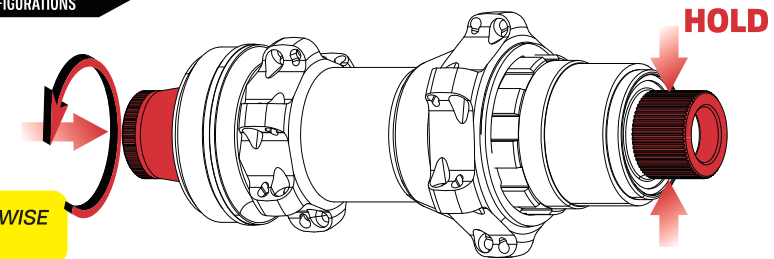

FRONT HUB

6 Bolts / Center Lock™

REAR HUB

6 Bolts XD™-HG™ / Center Lock™

INSTALLATION

INSTRUCTIONS APPLY TO ALL FRONT HUB

REMOVAL

INSTRUCTIONS APPLY TO ALL FRONT HUB

INSTALLATION

INSTRUCTIONS APPLY TO ALL DRIVER CONFIGURATIONS

REMOVAL

INSTRUCTIONS APPLY TO ALL DRIVER CONFIGURATIONS

TUBELESS TAPE

CLEAN

TAPE

CLEAR VALVE HOLE

e*thirteen Gen 2 valve

RIMS

INSTALL VALVE BODY

INSTALL VALVE STEM

TUBELESS SEALANT + TIRE

SEAT BEAD

SHAKE SEALANT

ADD SEALANT