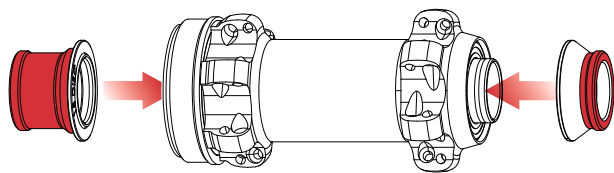

FRONT HUB

6 Bolts / Center Lock™

REAR HUB

6 Bolts XD™-HG™ / Center Lock™

INSTALLATION

INSTRUCTIONS APPLY TO ALL FRONT HUB

REMOVAL

INSTRUCTIONS APPLY TO ALL FRONT HUB

INSTALLATION

INSTRUCTIONS APPLY TO ALL DRIVER CONFIGURATIONS

REMOVAL

INSTRUCTIONS APPLY TO ALL DRIVER CONFIGURATIONS

TUBELESS TAPE

CLEAN

TAPE

CLEAR VALVE HOLE

e*thirteen Gen 2 valve

RIMS

INSTALL VALVE BODY

INSTALL VALVE STEM

TUBELESS SEALANT + TIRE

SEAT BEAD

SHAKE SEALANT

ADD SEALANT