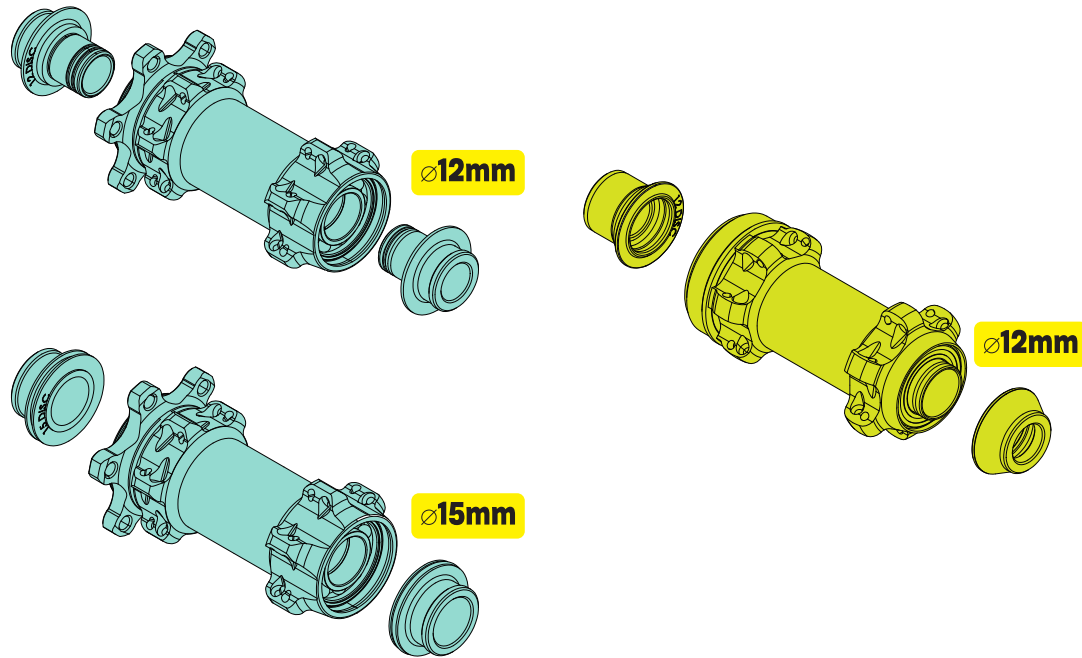

FRONT HUB

6 Bolts / Center Lock™

REAR HUB

6 Bolts XD™-HG™ / Center Lock™

INSTALLATION

INSTRUCTIONS APPLY TO ALL FRONT HUB

REMOVAL

INSTRUCTIONS APPLY TO ALL FRONT HUB

INSTALLATION

INSTRUCTIONS APPLY TO ALL DRIVER CONFIGURATIONS

REMOVAL

INSTRUCTIONS APPLY TO ALL DRIVER CONFIGURATIONS

TUBELESS TAPE

CLEAN

TAPE

CLEAR VALVE HOLE

e*thirteen Gen 2 valve

RIMS

INSTALL VALVE BODY

INSTALL VALVE STEM

TUBELESS SEALANT + TIRE

SEAT BEAD

SHAKE SEALANT

ADD SEALANT