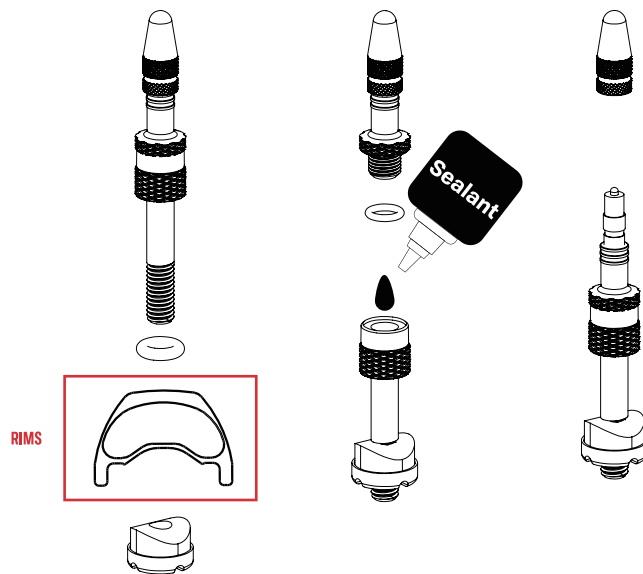

FRONT HUB

6 Bolts / Center Lock™

REAR HUB

6 Bolts XD™-HG™ / Center Lock™

INSTALLATION

INSTRUCTIONS APPLY TO ALL FRONT HUB

REMOVAL

INSTRUCTIONS APPLY TO ALL FRONT HUB

INSTALLATION

INSTRUCTIONS APPLY TO ALL DRIVER CONFIGURATIONS

REMOVAL

INSTRUCTIONS APPLY TO ALL DRIVER CONFIGURATIONS

TUBELESS TAPE

CLEAN

TAPE

CLEAR VALVE HOLE

e*thirteen Gen 2 valve

RIMS

INSTALL VALVE BODY

INSTALL VALVE STEM

TUBELESS SEALANT + TIRE

SEAT BEAD

SHAKE SEALANT

ADD SEALANT