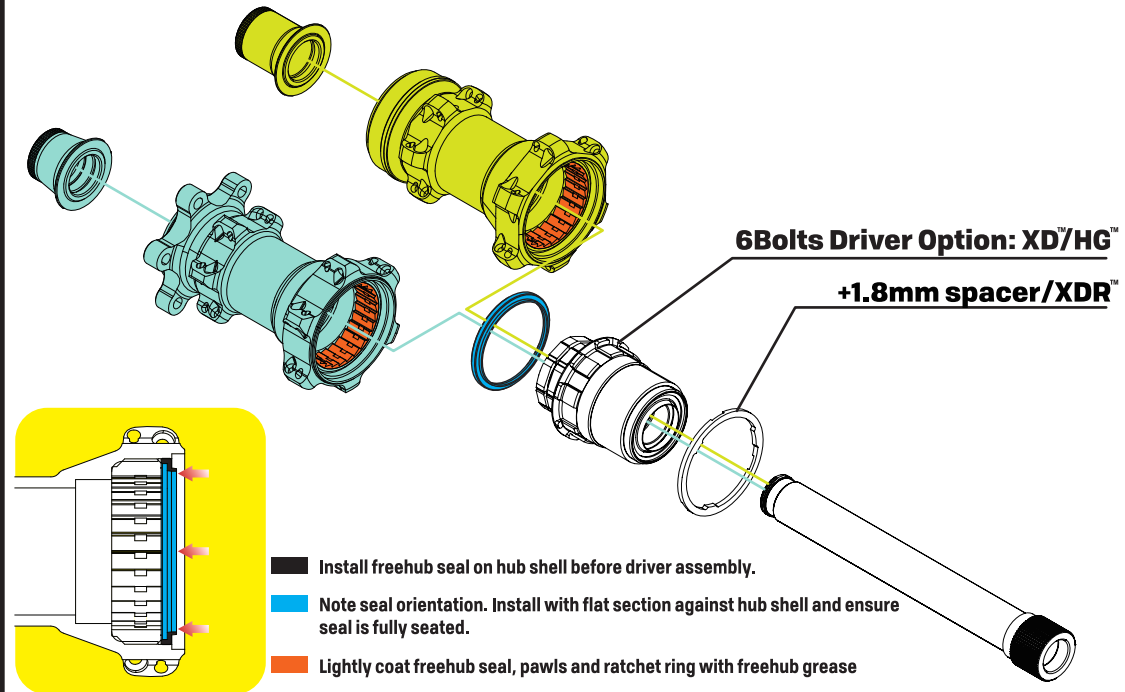

FRONT HUB

6 Bolts / Center Lock™

REAR HUB

6 Bolts XD™-HG™ / Center Lock™

INSTALLATION

INSTRUCTIONS APPLY TO ALL FRONT HUB

REMOVAL

INSTRUCTIONS APPLY TO ALL FRONT HUB

INSTALLATION

INSTRUCTIONS APPLY TO ALL DRIVER CONFIGURATIONS

REMOVAL

INSTRUCTIONS APPLY TO ALL DRIVER CONFIGURATIONS

TUBELESS TAPE

CLEAN

TAPE

CLEAR VALVE HOLE

e*thirteen Gen 2 valve

RIMS

INSTALL VALVE BODY

INSTALL VALVE STEM

TUBELESS SEALANT + TIRE

SEAT BEAD

SHAKE SEALANT

ADD SEALANT