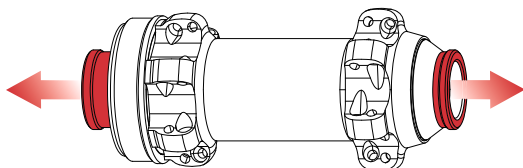

FRONT HUB

6 Bolts / Center Lock™

REAR HUB

6 Bolts XD™-HG™ / Center Lock™

INSTALLATION

INSTRUCTIONS APPLY TO ALL FRONT HUB

REMOVAL

INSTRUCTIONS APPLY TO ALL FRONT HUB

INSTALLATION

INSTRUCTIONS APPLY TO ALL DRIVER CONFIGURATIONS

REMOVAL

INSTRUCTIONS APPLY TO ALL DRIVER CONFIGURATIONS

TUBELESS TAPE

CLEAN

TAPE

CLEAR VALVE HOLE

e*thirteen Gen 2 valve

RIMS

INSTALL VALVE BODY

INSTALL VALVE STEM

TUBELESS SEALANT + TIRE

SEAT BEAD

SHAKE SEALANT

ADD SEALANT