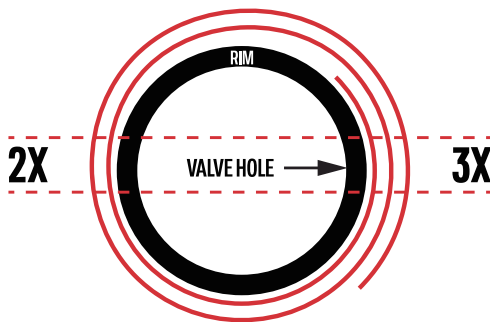

INSTALLATION

INSTRUCTIONS APPLY TO ALL DRIVER CONFIGURATIONS

REMOVAL

INSTRUCTIONS APPLY TO ALL DRIVER CONFIGURATIONS

TUBELESS TAPE

CLEAN

TAPE

CLEAR VALVE HOLE

e*thirteen Gen 2 valve

RIMS

INSTALL VALVE BODY

INSTALL VALVE STEM

TUBELESS SEALANT + TIRE

SEAT BEAD

SHAKE SEALANT

ADD SEALANT