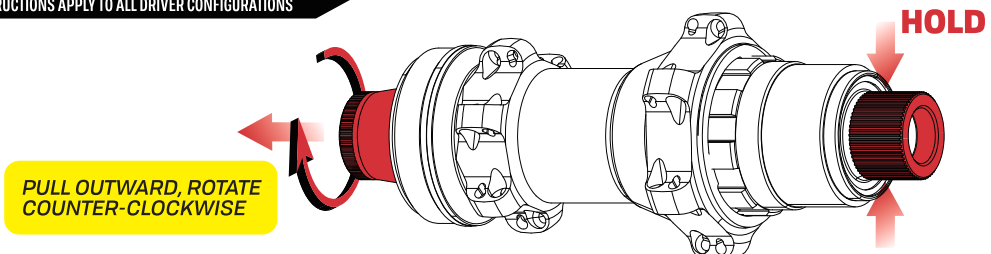

FRONT HUB

6 Bolts / Center Lock™

REAR HUB

6 Bolts XD™-HG™ / Center Lock™

INSTALLATION

INSTRUCTIONS APPLY TO ALL FRONT HUB

REMOVAL

INSTRUCTIONS APPLY TO ALL FRONT HUB

INSTALLATION

INSTRUCTIONS APPLY TO ALL DRIVER CONFIGURATIONS

REMOVAL

INSTRUCTIONS APPLY TO ALL DRIVER CONFIGURATIONS

TUBELESS TAPE

CLEAN

TAPE

CLEAR VALVE HOLE